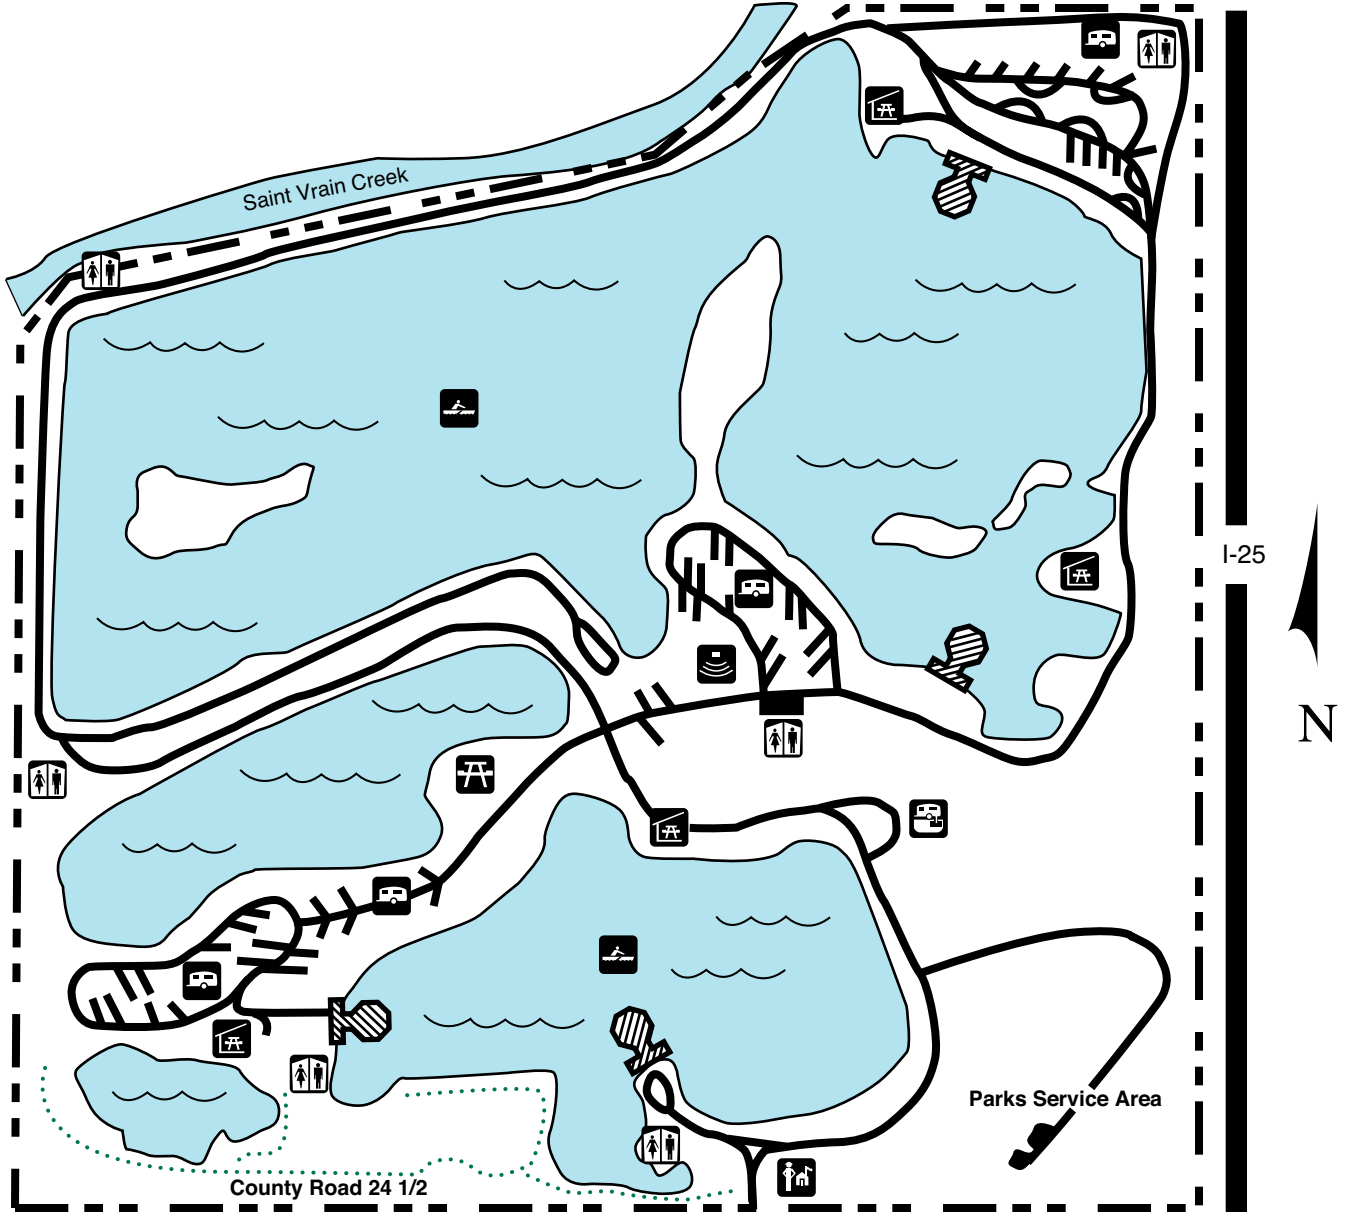

Colorado State Parks

BARBOUR PONDS STATE PARK

LEGEND

Entrance Station	Picnic Shelter
Restrooms	Handicap accessible fishing
Camping	Non-motorized Boating
Park Boundary	Dump Station
Muskrat Run Nature Trail	