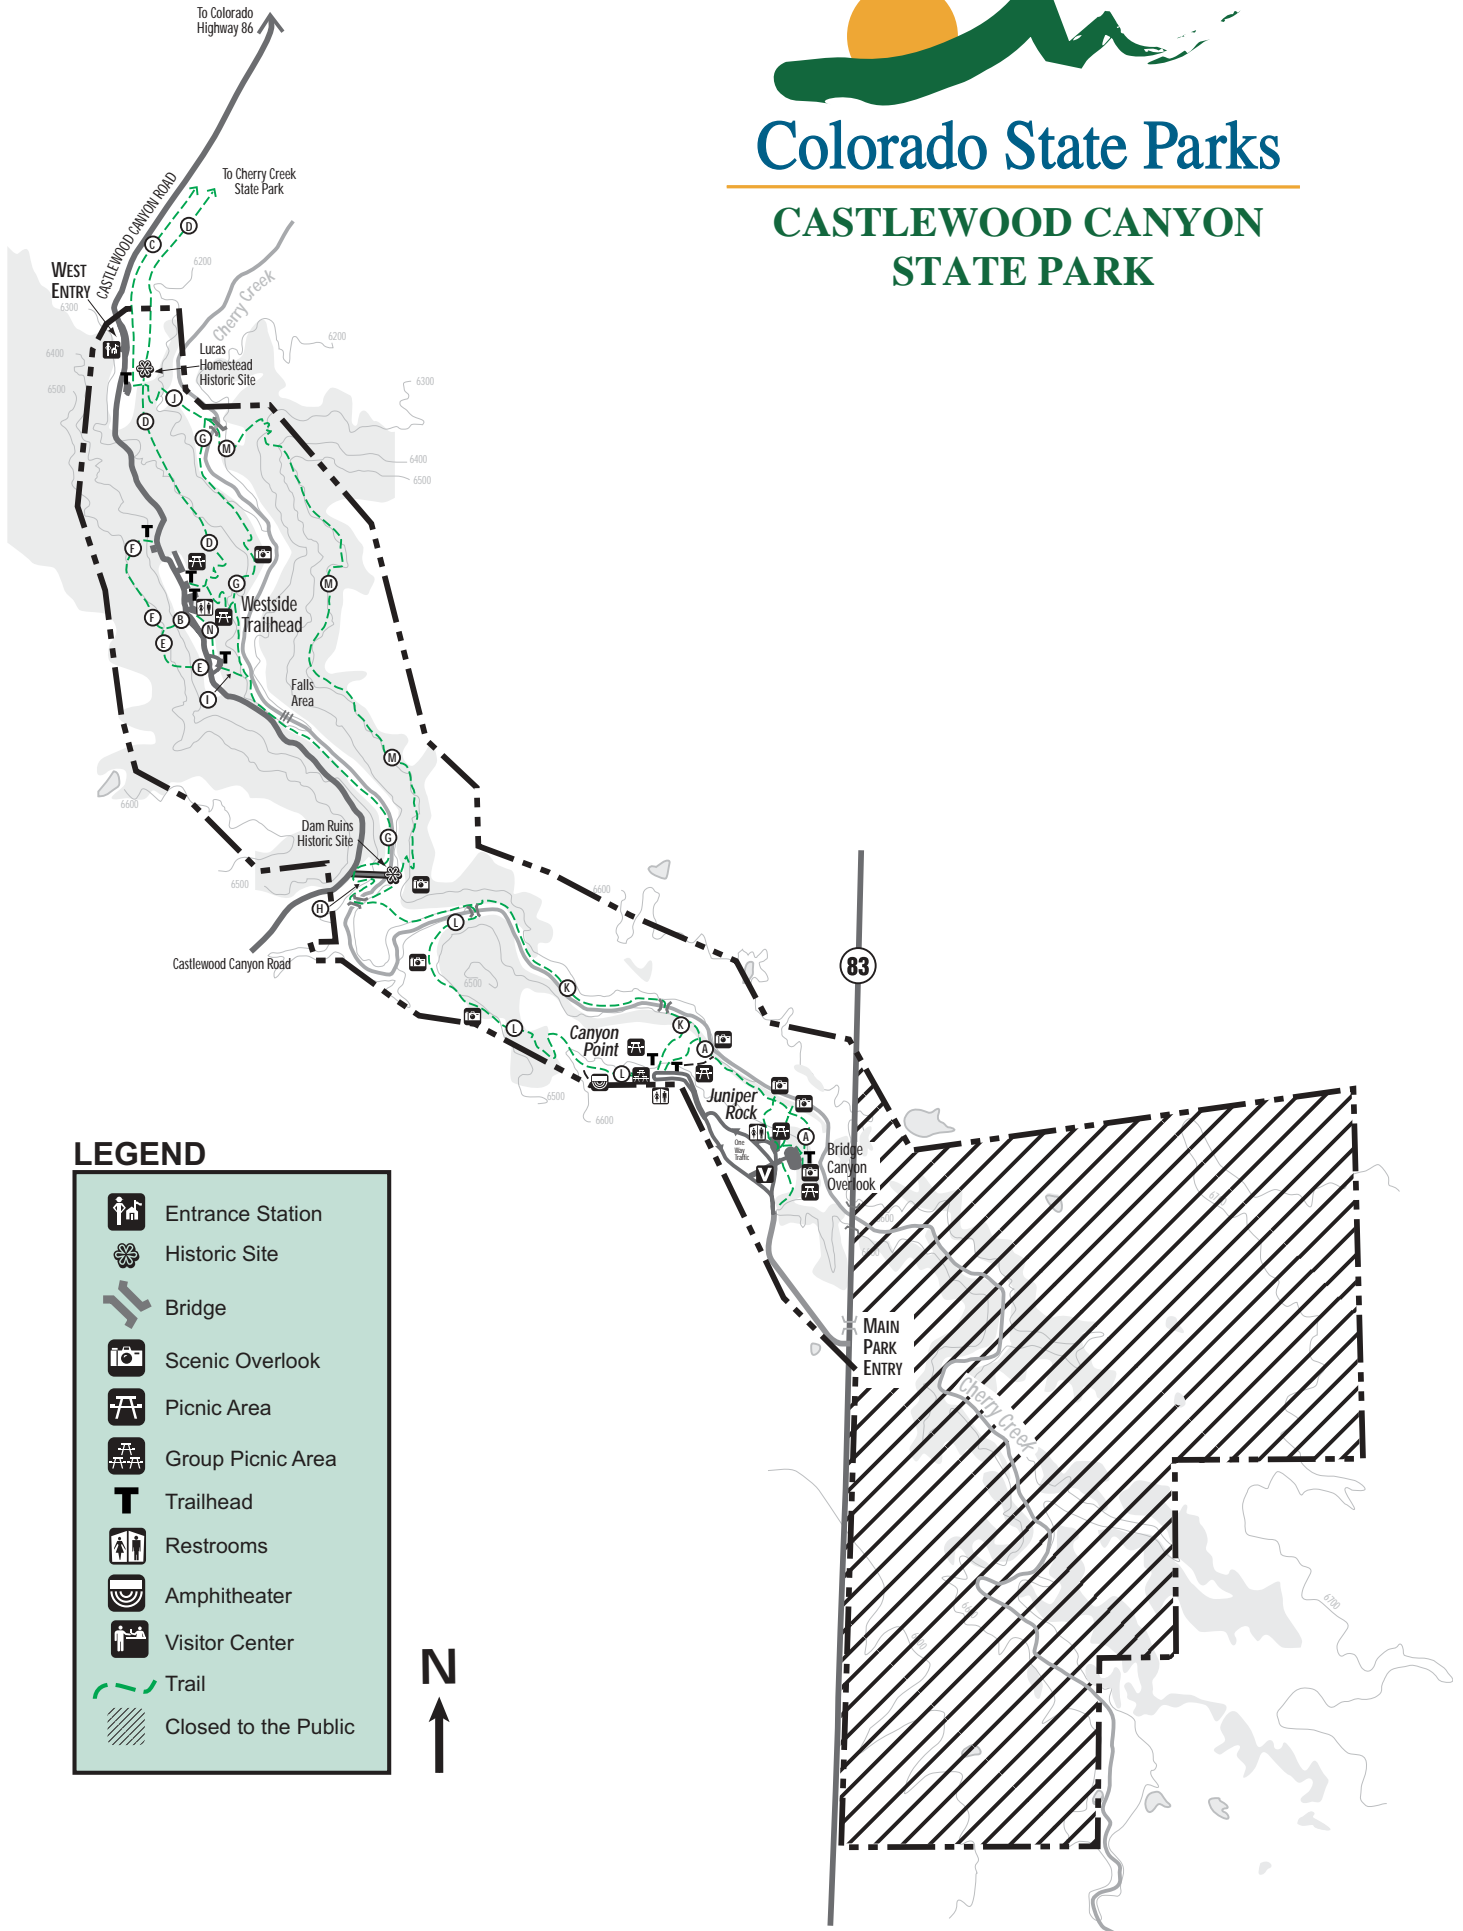

# Colorado State Parks

## CASTLEWOOD CANYON STATE PARK

### LEGEND

	Entrance Station
	Historic Site
	Bridge
	Scenic Overlook
	Picnic Area
	Group Picnic Area
	Trailhead
	Restrooms
	Amphitheater
	Visitor Center
	Trail
	Closed to the Public