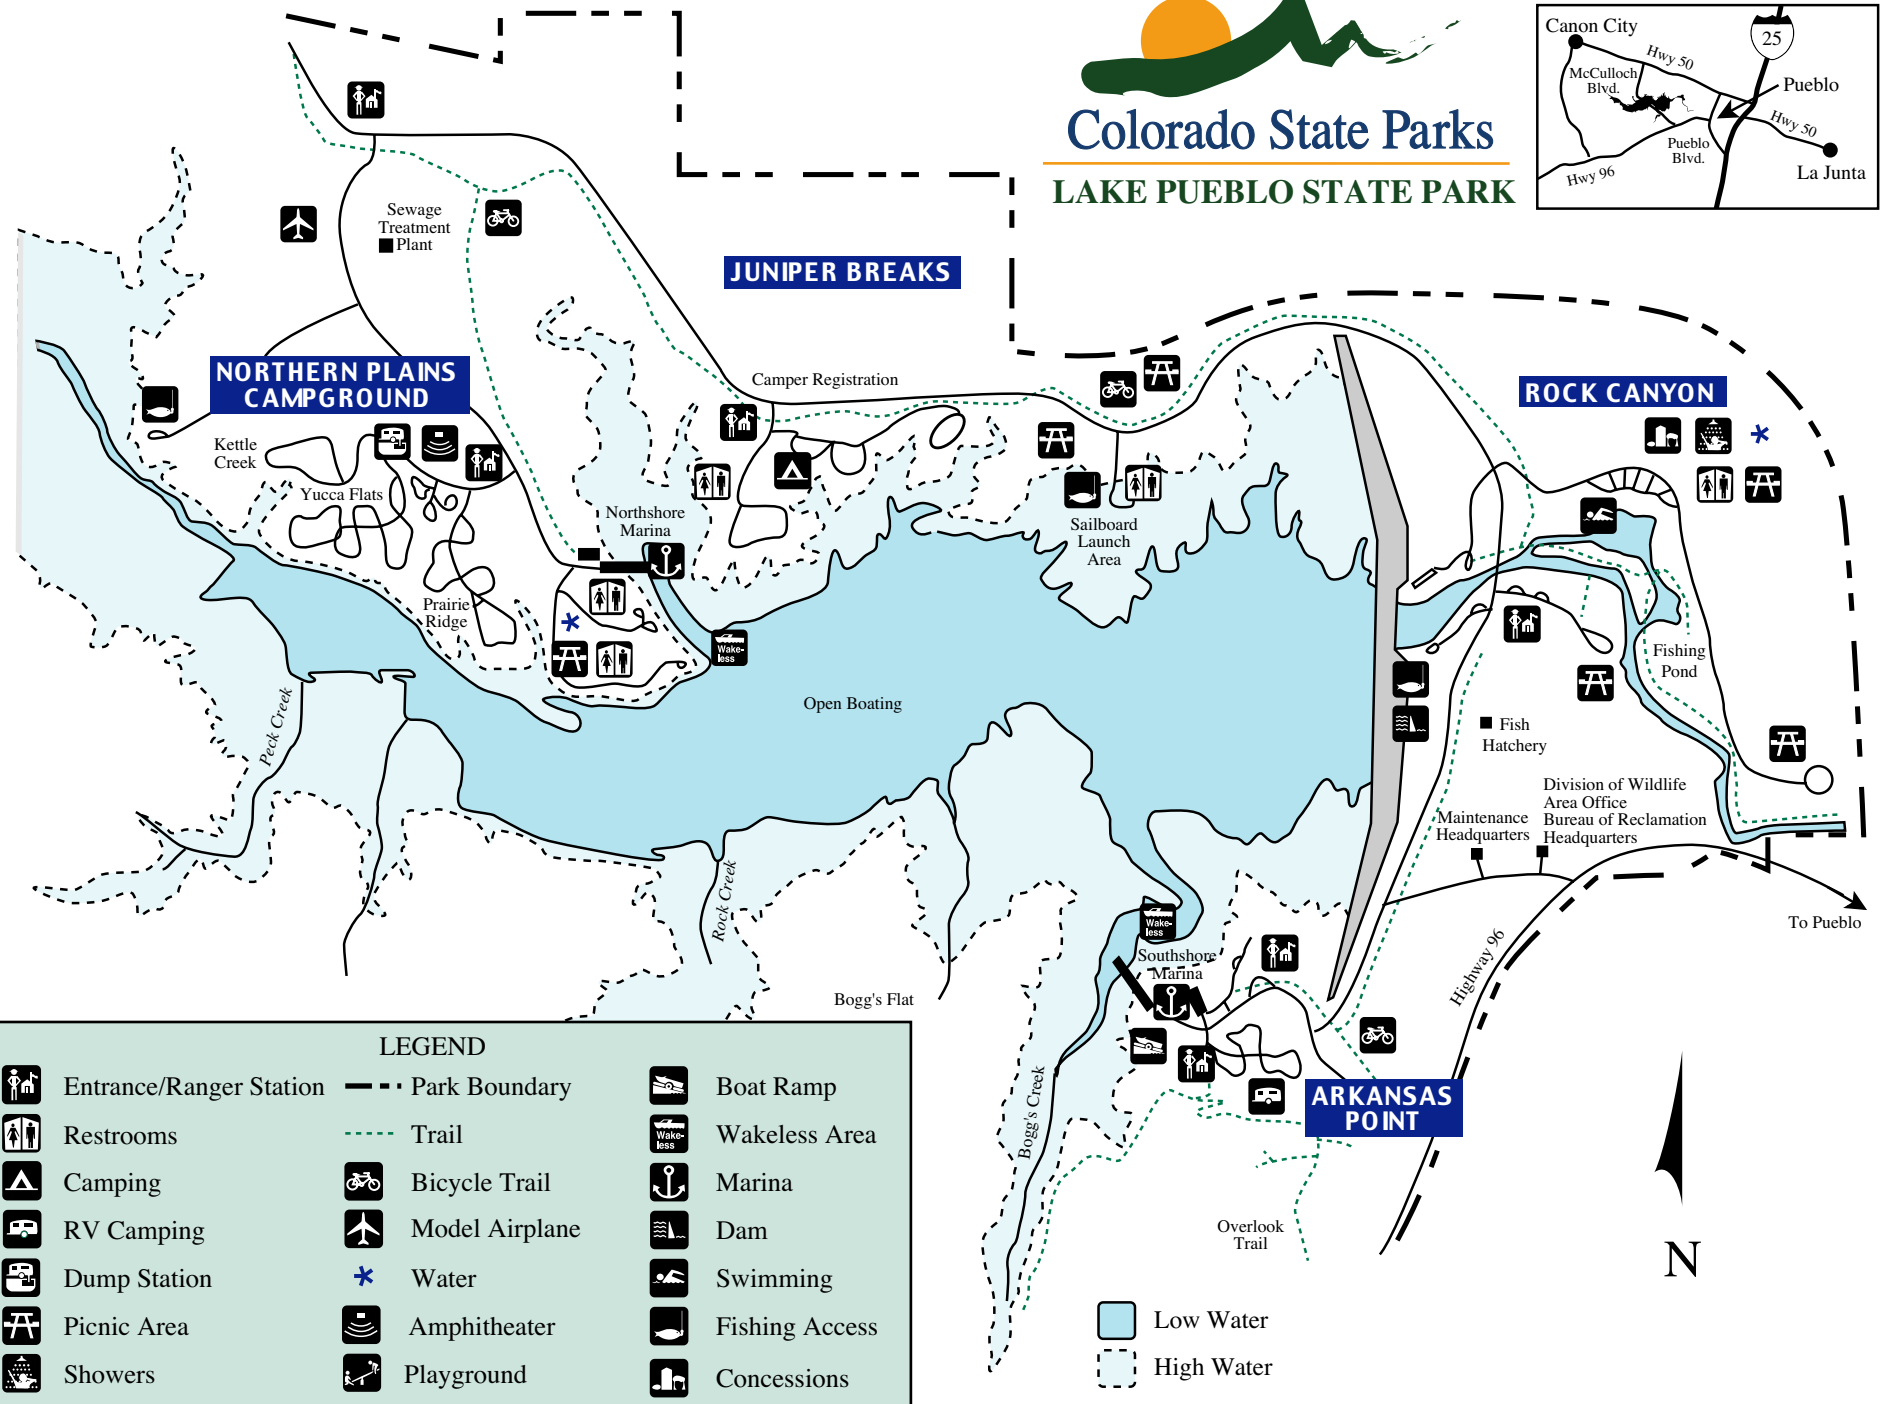

# Colorado State Parks

## LAKE PUEBLO STATE PARK

LEGEND			
	Entrance/Ranger Station		Park Boundary
	Restrooms		Trail
	Camping		Bicycle Trail
	RV Camping		Model Airplane
	Dump Station		Water
	Picnic Area		Amphitheater
	Showers		Playground
	Boat Ramp		Wakeless Area
	Marina		Dam
	Swimming		Fishing Access
	Concessions		

Low Water  
 High Water