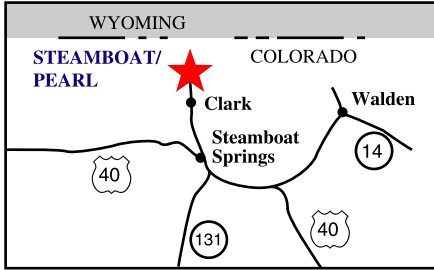

LOCATION MAP

Colorado State Parks

STEAMBOAT LAKE AND PEARL LAKE STATE PARK

LEGEND

-  Visitors Center
-  Dump Station
-  Amphitheater
-  Parking
-  Dam
-  Park Boundary
-  Boat Ramp
-  Wakeless Boating Zones
-  Pearl Lake Campground
-  Dutch Hill Campground
-  Sunrise Vista Campground
-  Placer Cove Picnic Area
-  Sage Flats
-  Rainbow Ridge
-  Meadow Point
-  Camper Cabins Location
-  Yurts